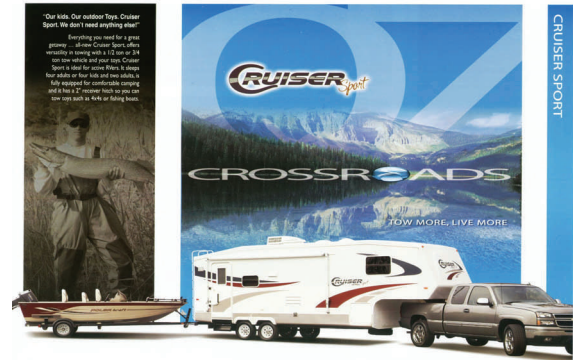

1-800-962-4495 northpointrv.com

Standard Features:

Sport Enhancement Package:

- Black microwave
- 2" receiver hitch
- Fiberglass front cap
- 13.5 BTU A/C
- Black tank flush
- Sunchaser patio awning

- Triple entry steps
- Tinted safety glass
- Jackknife style sofa
- Large U-shaped dinette
- Colored night shades
- 6 cu. ft. refrigerator
- 2 nightstands
- Power bath vent
- Skylight above tub/shower
- Equa-Flex equalizer suspension
- Rubber roof
- 55 amp power converter

Color: Marine

Key #12825

2008 Cruiser Sport

24SD

Included Options:

- Sink cover
- Range bi-fold cover
- Upgrade insulation
- Rear ladder
- Outside shower
- Rear leveling jacks
- Chrome caps
- Ducted A/C w/thermostat
- Spare tire & carrier