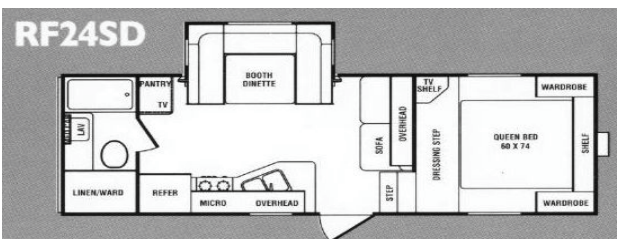

Color: Marine

Key #12825

2008 Cruiser Sport

24SD

Included Options:

- Sink cover
- Range bi-fold cover
- Upgrade insulation
- Rear ladder
- Outside shower
- Rear leveling jacks
- Chrome caps
- Ducted A/C w/thermostat
- Spare tire & carrier