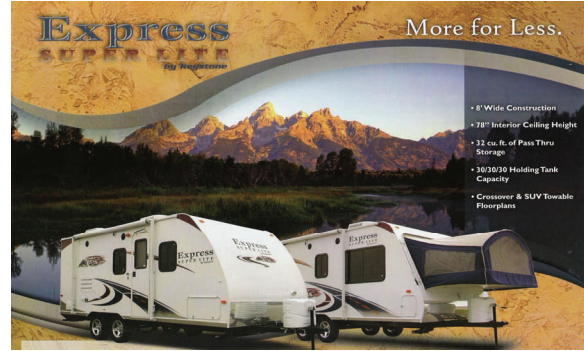

1-800-962-4495 northpointrv.com

Standard Features:

- 78" interior ceiling height
- 8' wide construction
- Break-away switch
- Carbon monoxide detector
- Galvanized stamped crowned rafters
- Laminated gel-coated filon exterior walls
- Manual override on slide system
- One-piece seamless rubber roof
- Tinted safety glass windows
- Welded aluminum framed sidewalls
- Color coordinated awning
- Heavy duty front mechanical jack
- Insulated radius entrance door w/screen door
- Lighted exterior pass thru storage compartment
- Propane bottles w/cover
- 12V CD/DVD/AM/FM stereo
- 13.5 BTU air conditioner
- Gas/Electric DSI water heater
- LCD TV
- Residential style furniture

Color: Harvest
Key #14924

2011 Passport
190EXP

Included Options:

MSRP: \$19,217.00