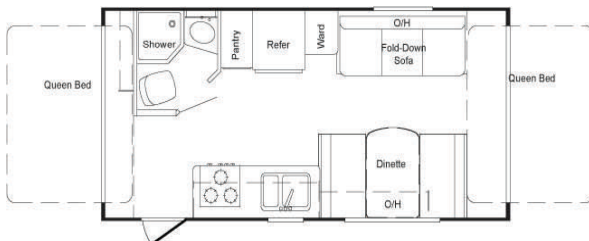

Standard Features:

- 78" interior ceiling height
- 8' wide construction
- Break-away switch
- Carbon monoxide detector
- Galvanized stamped crowned rafters
- Laminated gel-coated filon exterior walls
- Manual override on slide system
- One-piece seamless rubber roof
- Tinted safety glass windows
- Welded aluminum framed sidewalls
- Color coordinated awning
- Heavy duty front mechanical jack
- Insulated radius entrance door w/screen door
- Lighted exterior pass thru storage compartment
- Propane bottles w/cover
- 12V CD/DVD/AM/FM stereo
- 13.5 BTU air conditioner
- Gas/Electric DSI water heater
- LCD TV
- Residential style furniture

Color: Harvest
Key #14924

2011 Passport
190EXP