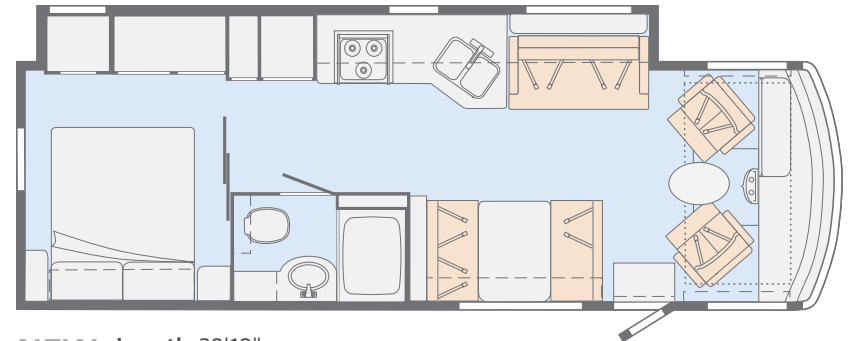

Cab

30R Smart LP System

30R Sofa

30R Tailgate Package

NEW Length 26'10"
26M Ext. Storage (cu. ft.) 57
 Seating 5

NEW Length 29'10"
29L Ext. Storage (cu. ft.) 75
 Seating 7

NEW Length 30'10"
30R Ext. Storage (cu. ft.) 83
 Seating 6

NEW Length 31'10"
31P Ext. Storage (cu. ft.) 87
 Seating 7

Weights | Measures

Leatherette

Vinyl

Exterior Height	12'	GCWR (lbs.)	23,000
Exterior Width	8'5"	GVWR (lbs.)	16,000/18,000
Interior Height	7'	GAWR - Front (lbs.)	6,500/7,000
Interior Width	8'	GAWR - Rear (lbs.)	11,000/12,000

Dashed lines denote overhead storage areas. Floorplans and specifications are also available online at WinnebagoInd.com.

WinnebagoInd.com
Has All The Answers

Visit us online for all the latest product information.