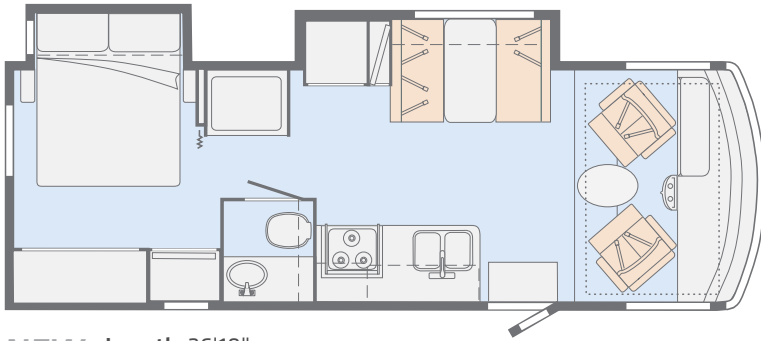

Cab

30R Smart LP System

30R Sofa

30R Tailgate Package

NEW Length 26'10"
26M Ext. Storage (cu. ft.) 57
 Seating 5

NEW Length 29'10"
29L Ext. Storage (cu. ft.) 75
 Seating 7

NEW Length 30'10"
30R Ext. Storage (cu. ft.) 83
 Seating 6

NEW Length 31'10"
31P Ext. Storage (cu. ft.) 87
 Seating 7

Weights | Measures

Leatherette

Vinyl

Exterior Height	12'	GCWR (lbs.)	23,000
Exterior Width	8'5"	GVWR (lbs.)	16,000/18,000
Interior Height	7'	GAWR - Front (lbs.)	6,500/7,000
Interior Width	8'	GAWR - Rear (lbs.)	11,000/12,000

Dashed lines denote overhead storage areas. Floorplans and specifications are also available online at WinnebagoInd.com.

WinnebagoInd.com
Has All The Answers

Visit us online for all the latest product information.