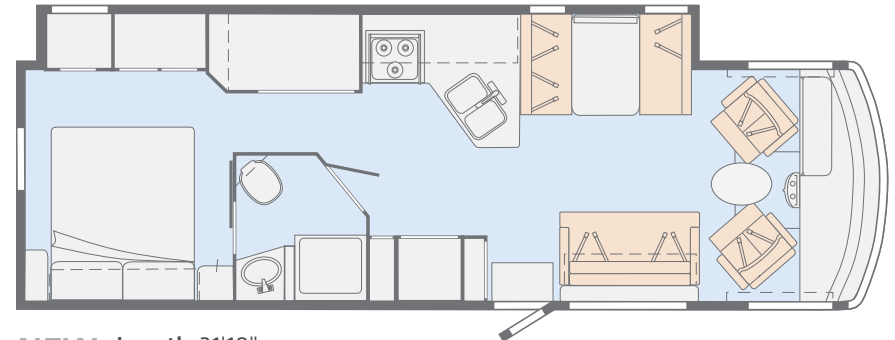

Cab

30R Smart LP System

30R Sofa

30R Tailgate Package

NEW Length 26'10"
26M Ext. Storage (cu. ft.) 57
 Seating 5

NEW Length 29'10"
29L Ext. Storage (cu. ft.) 75
 Seating 7

NEW Length 30'10"
30R Ext. Storage (cu. ft.) 83
 Seating 6

NEW Length 31'10"
31P Ext. Storage (cu. ft.) 87
 Seating 7

Weights | Measures

Leatherette

Vinyl

Exterior Height	12'	GCWR (lbs.)	23,000
Exterior Width	8'5"	GVWR (lbs.)	16,000/18,000
Interior Height	7'	GAWR - Front (lbs.)	6,500/7,000
Interior Width	8'	GAWR - Rear (lbs.)	11,000/12,000

Dashed lines denote overhead storage areas. Floorplans and specifications are also available online at WinnebagoInd.com.

WinnebagoInd.com
Has All The Answers

Visit us online for all the latest product information.