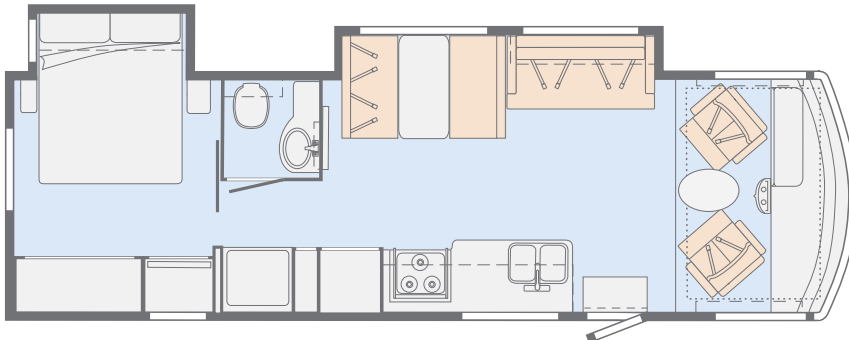

Cab

30R Smart LP System

30R Sofa

30R Tailgate Package

NEW Length 26'10"
26M Ext. Storage (cu. ft.) 57
 Seating 5

NEW Length 29'10"
29L Ext. Storage (cu. ft.) 75
 Seating 7

NEW Length 30'10"
30R Ext. Storage (cu. ft.) 83
 Seating 6

NEW Length 31'10"
31P Ext. Storage (cu. ft.) 87
 Seating 7

Weights | Measures

Leatherette

Vinyl

Exterior Height	12'	GCWR (lbs.)	23,000
Exterior Width	8'5"	GVWR (lbs.)	16,000/18,000
Interior Height	7'	GAWR - Front (lbs.)	6,500/7,000
Interior Width	8'	GAWR - Rear (lbs.)	11,000/12,000

Dashed lines denote overhead storage areas. Floorplans and specifications are also available online at WinnebagoInd.com.

WinnebagoInd.com
Has All The Answers

Visit us online for all the latest product information.