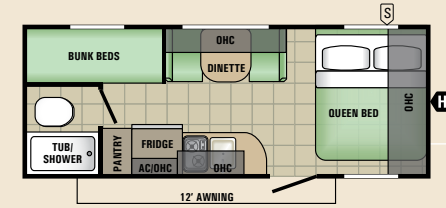

SPECIFICATIONS	16RB	17BH	17QB	17SB	19BHS	19MBS
Unloaded Vehicle Weight (lbs.)	2,925	3,065	3,000	3,105	3,965	4,045
Dry Hitch Weight (lbs.)	330	340	315	330	455	460
Gross Vehicle Weight Rating (lbs.)	3,500	3,500	3,500	3500	4,750	5,200
Cargo Carrying Capacity (lbs.)	575	435	500	395	785	1,155
Exterior Length	18' 4"	22' 5/8"	21' 5-1/4"	20' 4"	22' 1"	23' 10"
Exterior Width	85"	85"	85"	85"	85"	85"
Exterior Height with A/C	117"	117"	117"	117"	118"	120-3/4"
Interior Height	78"	78"	78"	78"	78"	78"
Fresh Water Capacity (gals)*	20	20	20	20	26.1	25.4
Gray Wastewater Capacity (gals)	15	15	15	15	30.8	15
Black Wastewater Capacity (gals)	9	9	9	9	30.8	9
Sleeping Capacity	6-7	5	3-4	5-6	6-8	3-4

*Includes water heater.

FOR FULL OPTIONS AND MORE STANDARD FEATURES GO TO starcraftcamping.com

SEE YOUR LOCAL STARCRAFT DEALER:

All information contained in this brochure and on the Starcraft RV website is the latest available and is correct to the best of our knowledge at the time of publication approval. Starcraft reserves the right to make changes and to discontinue models without notice or obligation. Photography may show optional equipment or props used for decoration purposes only. RVs built for sale in Canada may differ to conform to Canadian codes. Check with your Starcraft dealer for the latest in specifications, standard and optional equipment. 09/16
© 2016 STARCRAFT RV, INC.

STARCRAFT

536 Michigan Street, Topeka, IN 46571 USA
Phone: (800) 945-4787 Web: starcraftcamping.com

FOLLOW US ON: