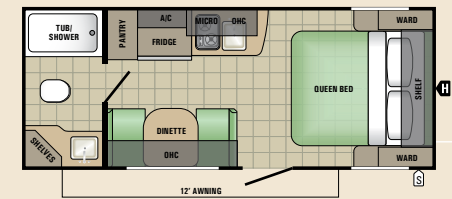

SPECIFICATIONS	16RB	17BH	17QB	17SB	19BHS	19MBS
Unloaded Vehicle Weight (lbs.)	2,925	3,065	3,000	3,105	3,965	4,045
Dry Hitch Weight (lbs.)	330	340	315	330	455	460
Gross Vehicle Weight Rating (lbs.)	3,500	3,500	3,500	3500	4,750	5,200
Cargo Carrying Capacity (lbs.)	575	435	500	395	785	1,155
Exterior Length	18' 4"	22' 5/8"	21' 5-1/4"	20' 4"	22' 1"	23' 10"
Exterior Width	85"	85"	85"	85"	85"	85"
Exterior Height with A/C	117"	117"	117"	117"	118"	120-3/4"
Interior Height	78"	78"	78"	78"	78"	78"
Fresh Water Capacity (gals)*	20	20	20	20	26.1	25.4
Gray Wastewater Capacity (gals)	15	15	15	15	30.8	15
Black Wastewater Capacity (gals)	9	9	9	9	30.8	9
Sleeping Capacity	6-7	5	3-4	5-6	6-8	3-4

*Includes water heater.

FOR FULL OPTIONS AND MORE STANDARD FEATURES GO TO starcraftcamping.com

SEE YOUR LOCAL STARCRAFT DEALER:

All information contained in this brochure and on the Starcraft RV website is the latest available and is correct to the best of our knowledge at the time of publication approval. Starcraft reserves the right to make changes and to discontinue models without notice or obligation. Photography may show optional equipment or props used for decoration purposes only. RVs built for sale in Canada may differ to conform to Canadian codes. Check with your Starcraft dealer for the latest in specifications, standard and optional equipment. 09/16
© 2016 STARCRAFT RV, INC.

STARCRAFT

536 Michigan Street, Topeka, IN 46571 USA
Phone: (800) 945-4787 Web: starcraftcamping.com

FOLLOW US ON: