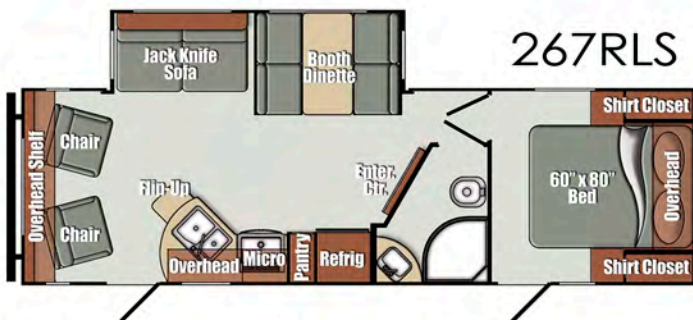

GEO

It's Your World
-Explore it!