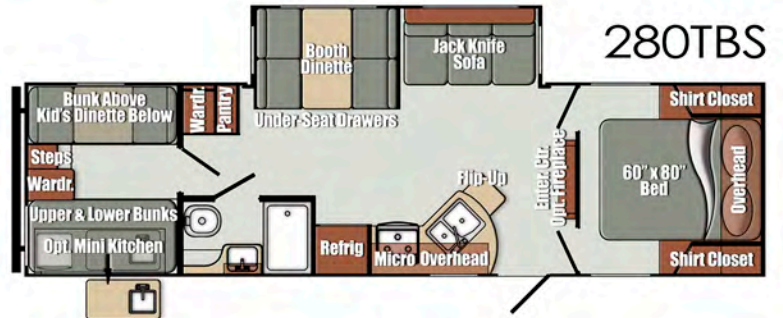

GEO

It's Your World
-Explore it!