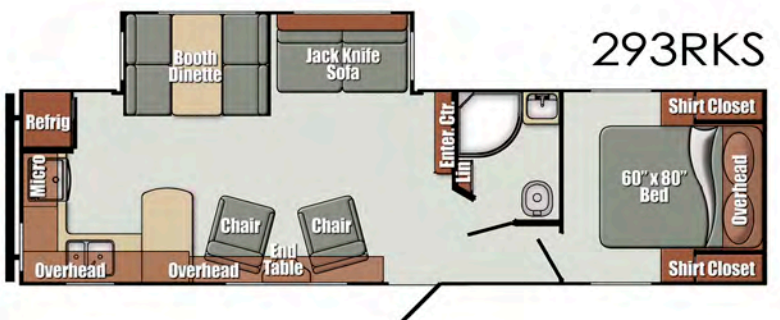

GEO

It's Your World
-Explore it!